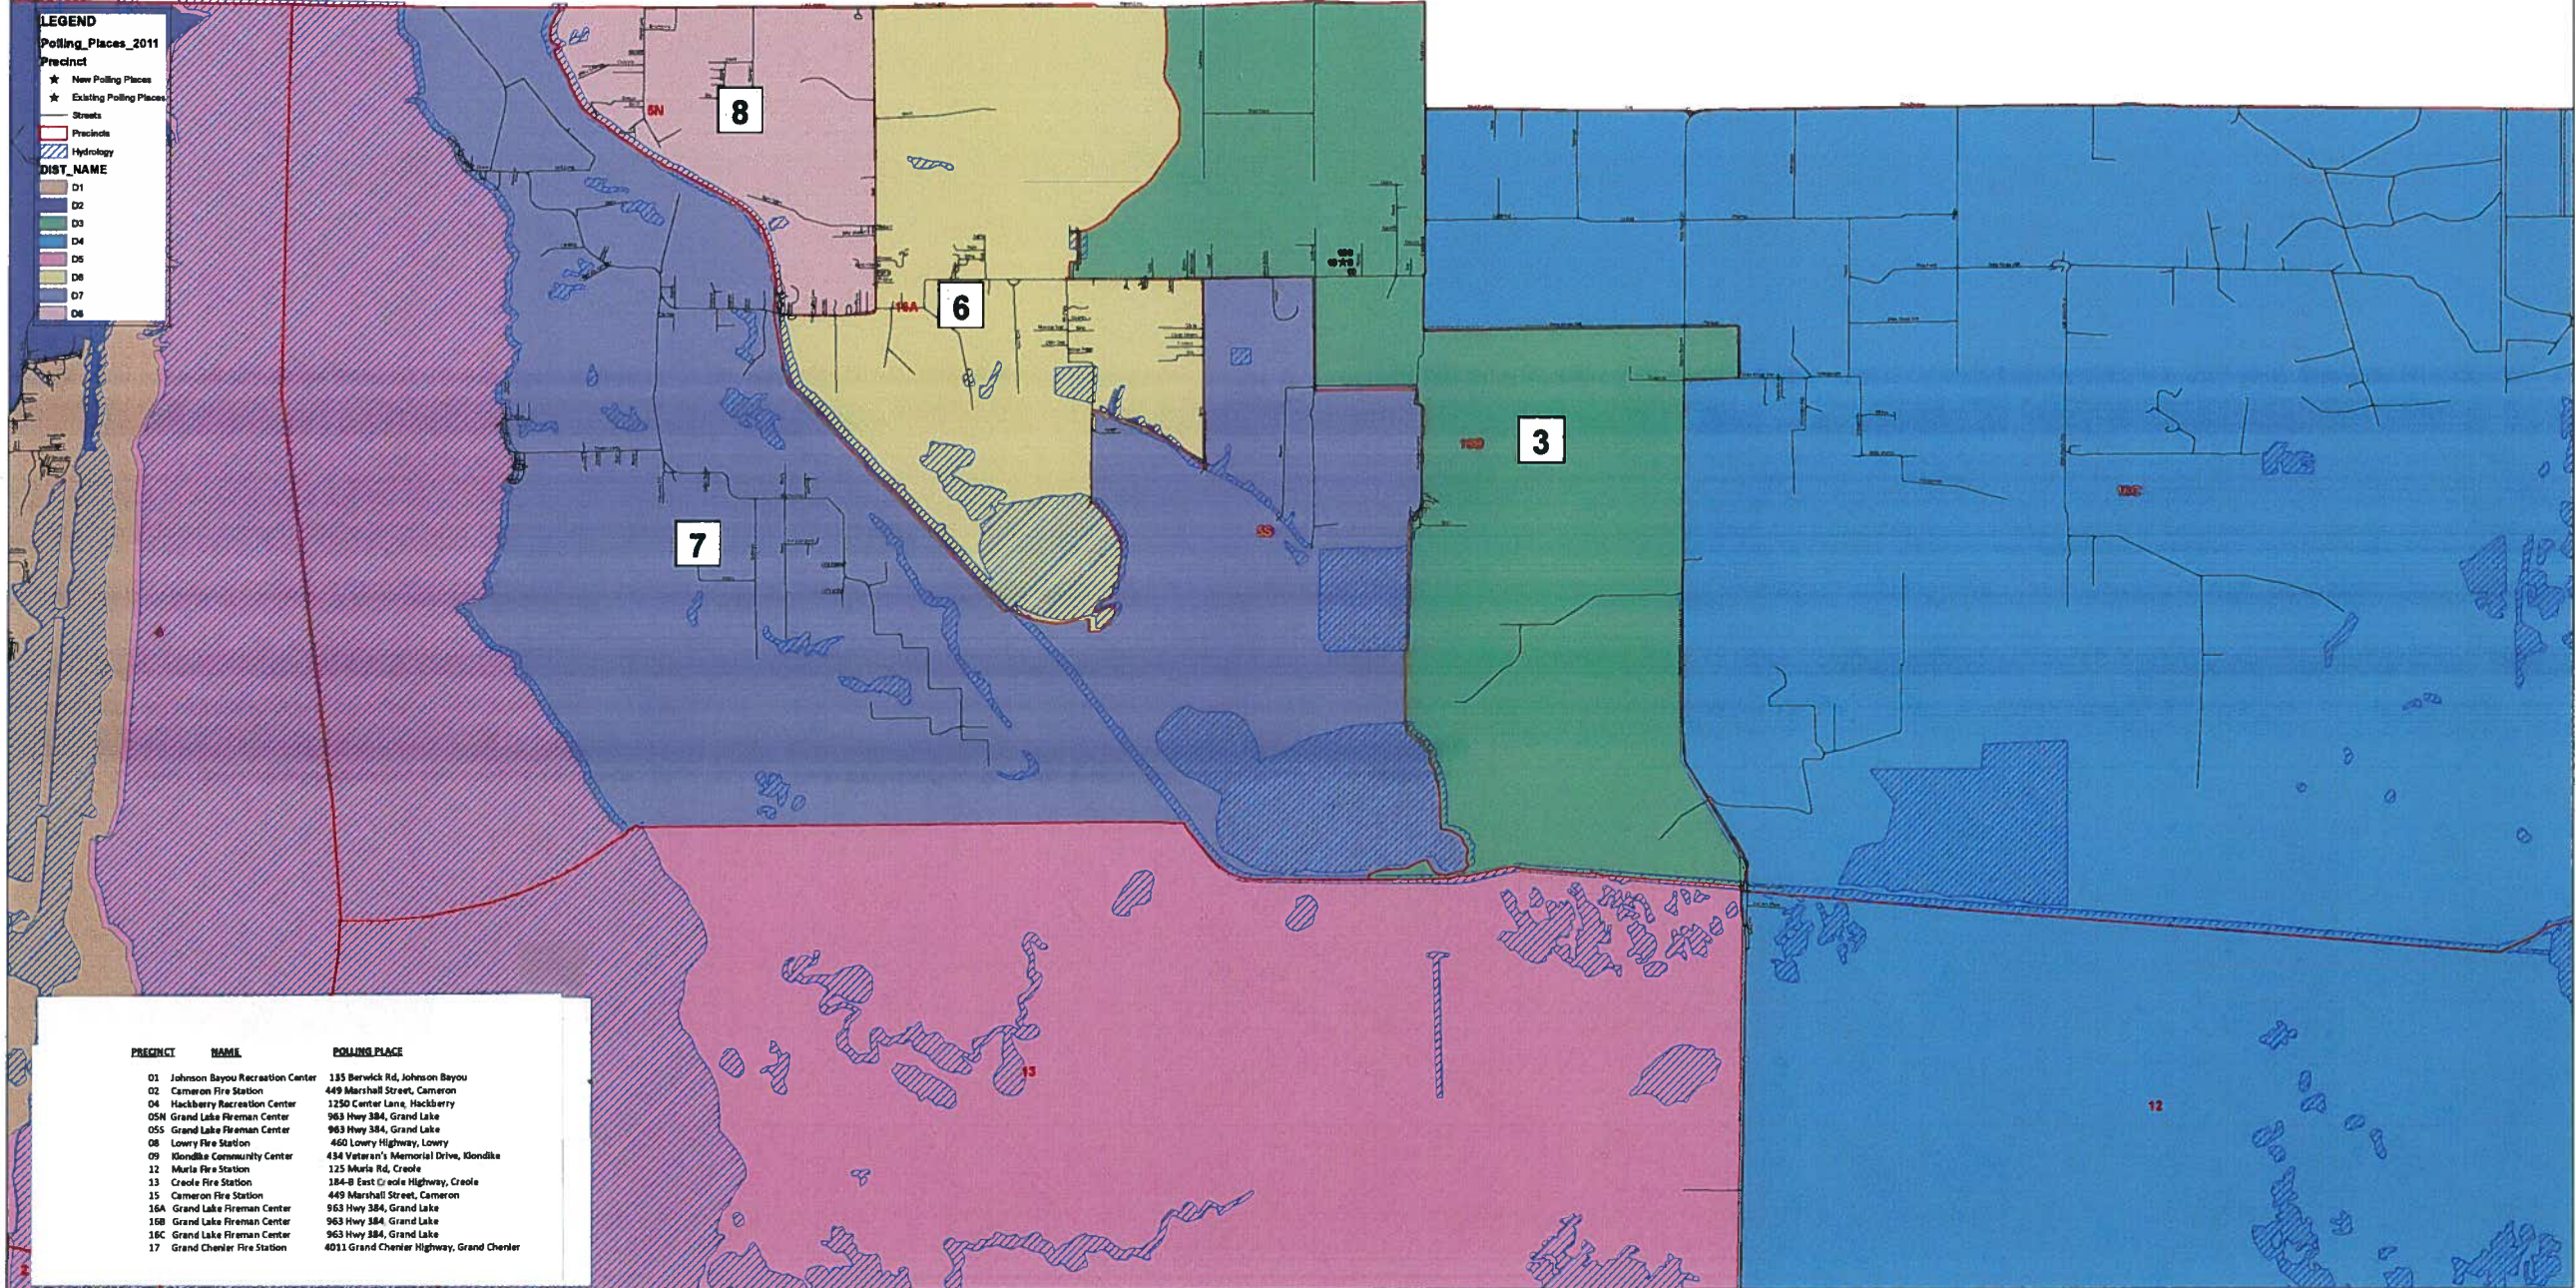

CAMERON PARISH FINAL PRECINCTS AND POLLING PLACES

LEGEND

Polling_Places_2011

- ★ New Polling Places
- ★ Existing Polling Places

Precinct

- Streets
- Precincts
- Hydrology

DIST_NAME

- D1
- D2
- D3
- D4
- D5
- D6
- D7
- D8